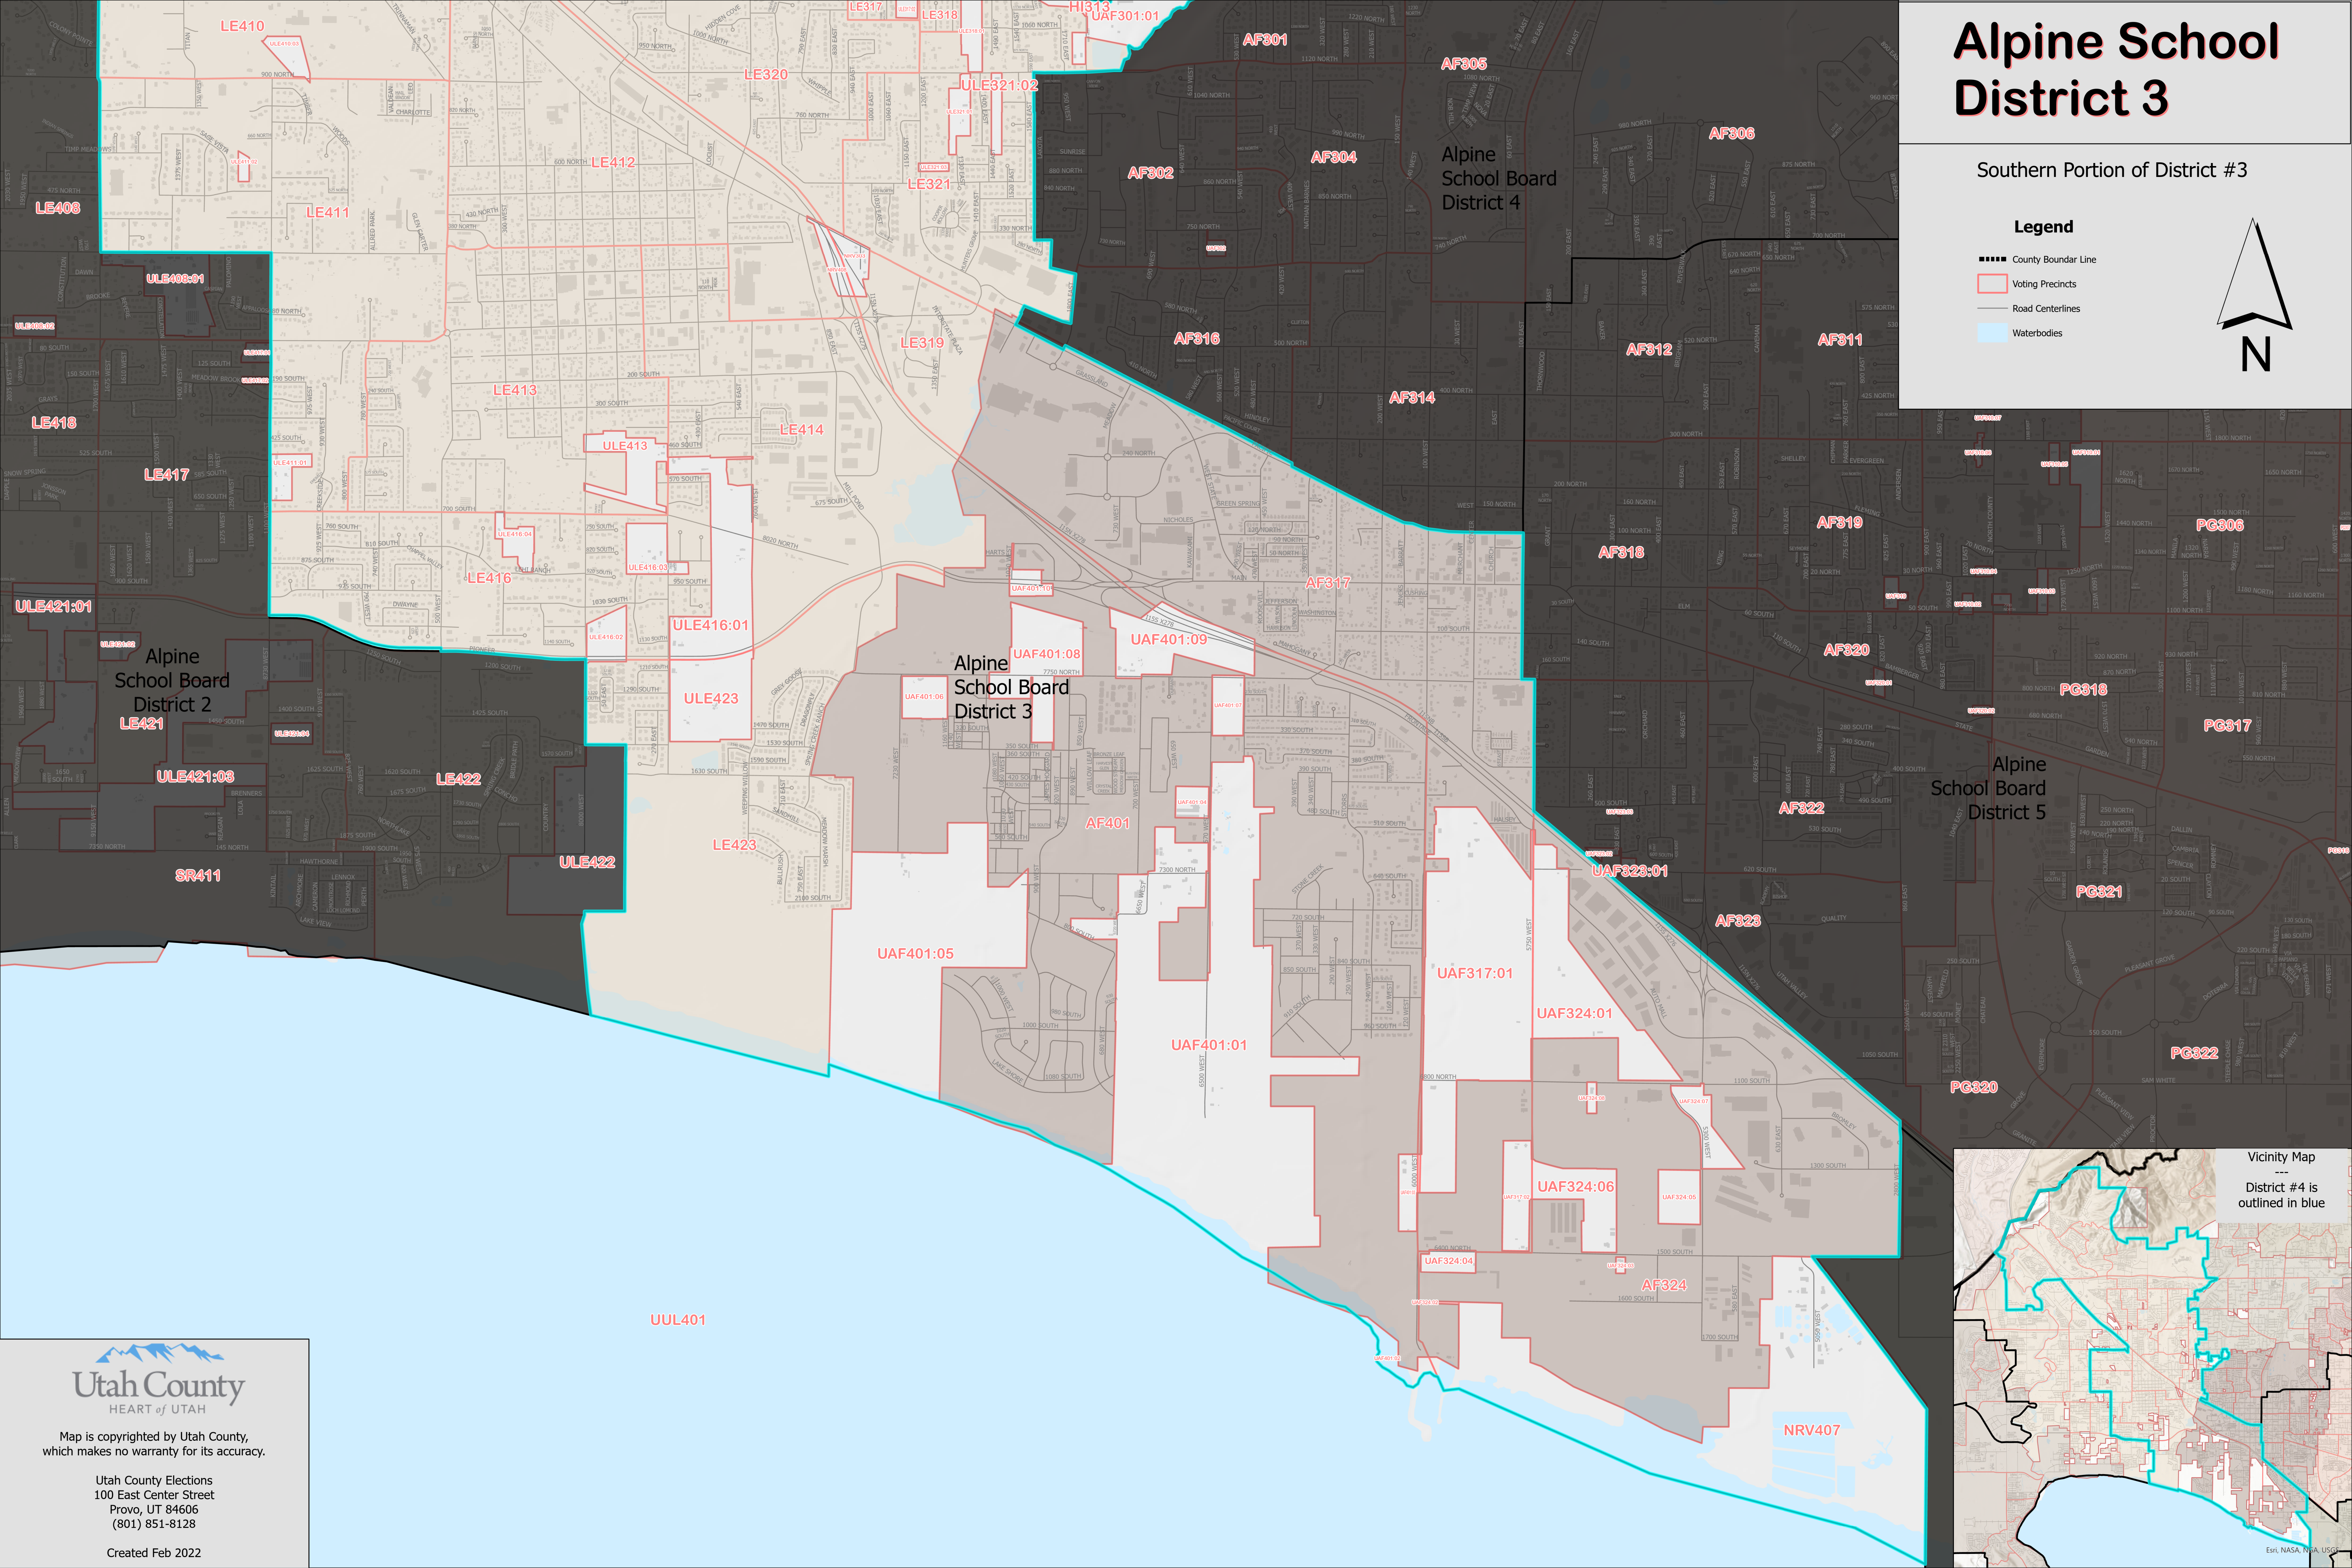

Alpine School District 3

Southern Portion of District #3

Legend

- County Boundar Line
- Voting Precincts
- Road Centerlines
- Waterbodies

Alpine School Board District 5

Alpine School Board District 3

Alpine School Board District 2

Alpine School Board District 4

Map is copyrighted by Utah County, which makes no warranty for its accuracy.

Utah County Elections
100 East Center Street
Provo, UT 84606
(801) 851-8128

Created Feb 2022

Vicinity Map

District #4 is outlined in blue

Esri, NASA, NGA, USGS