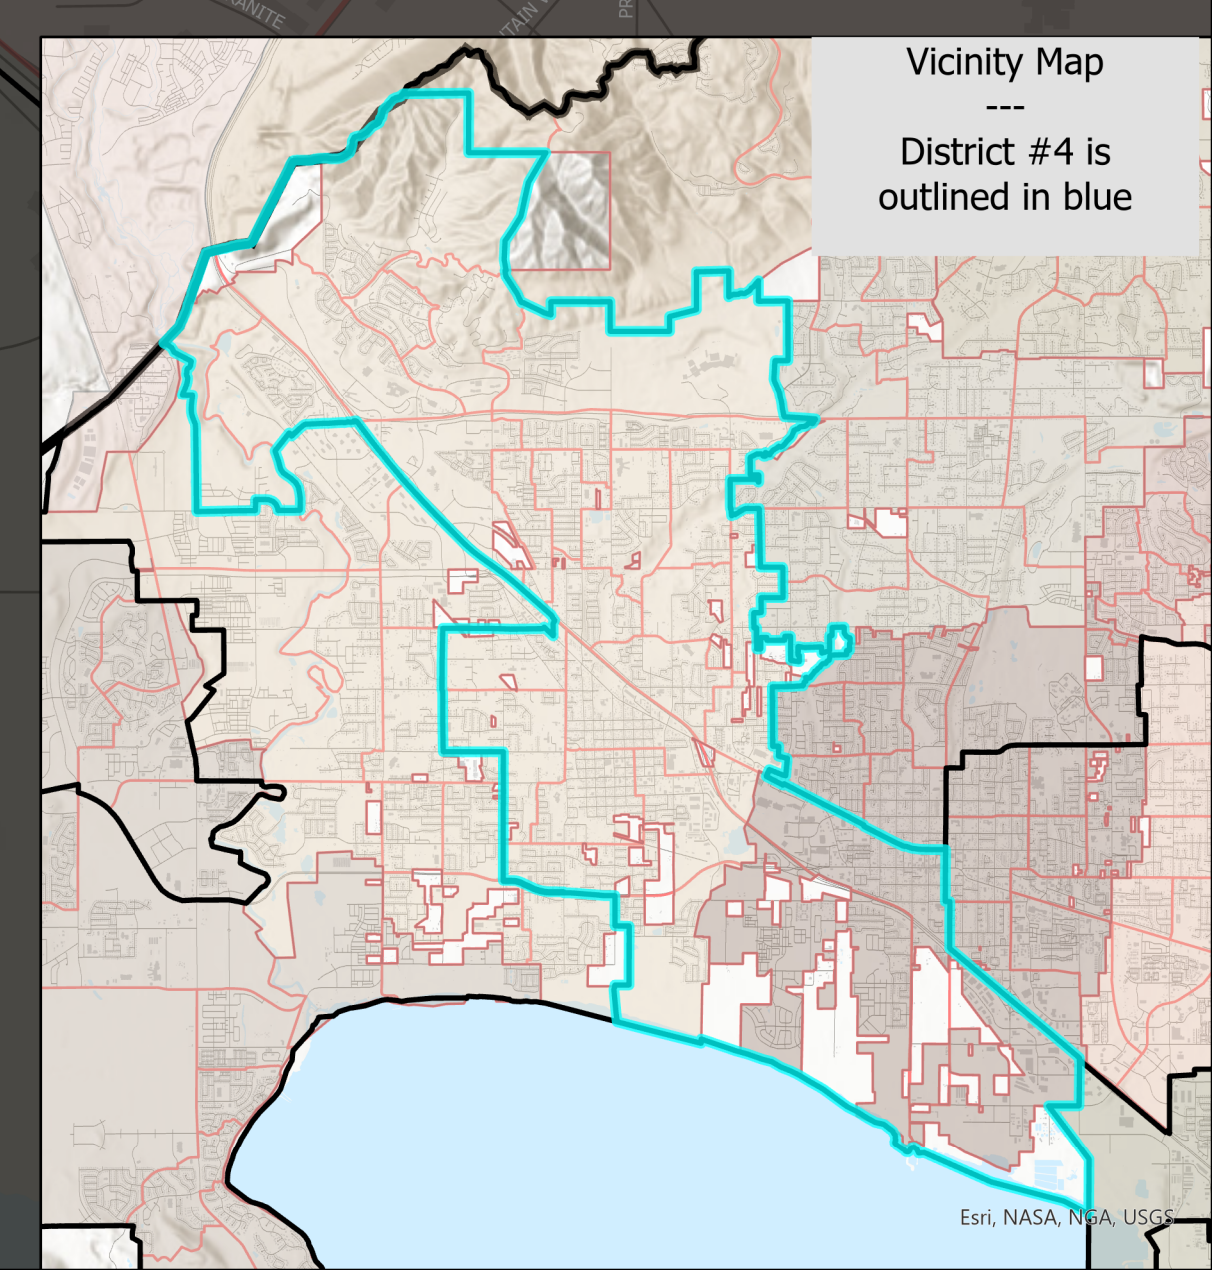

Alpine School District 3

Southern Portion of District #3

Legend

- County Boundar Line
- Voting Precincts
- Road Centerlines
- Waterbodies

Alpine School Board District 5

Alpine School Board District 3

Alpine School Board District 2

Alpine School Board District 4

Map is copyrighted by Utah County, which makes no warranty for its accuracy.

Utah County Elections
100 East Center Street
Provo, UT 84606
(801) 851-8128

Created Feb 2022

Vicinity Map

District #4 is outlined in blue

Esri, NASA, NGA, USGS