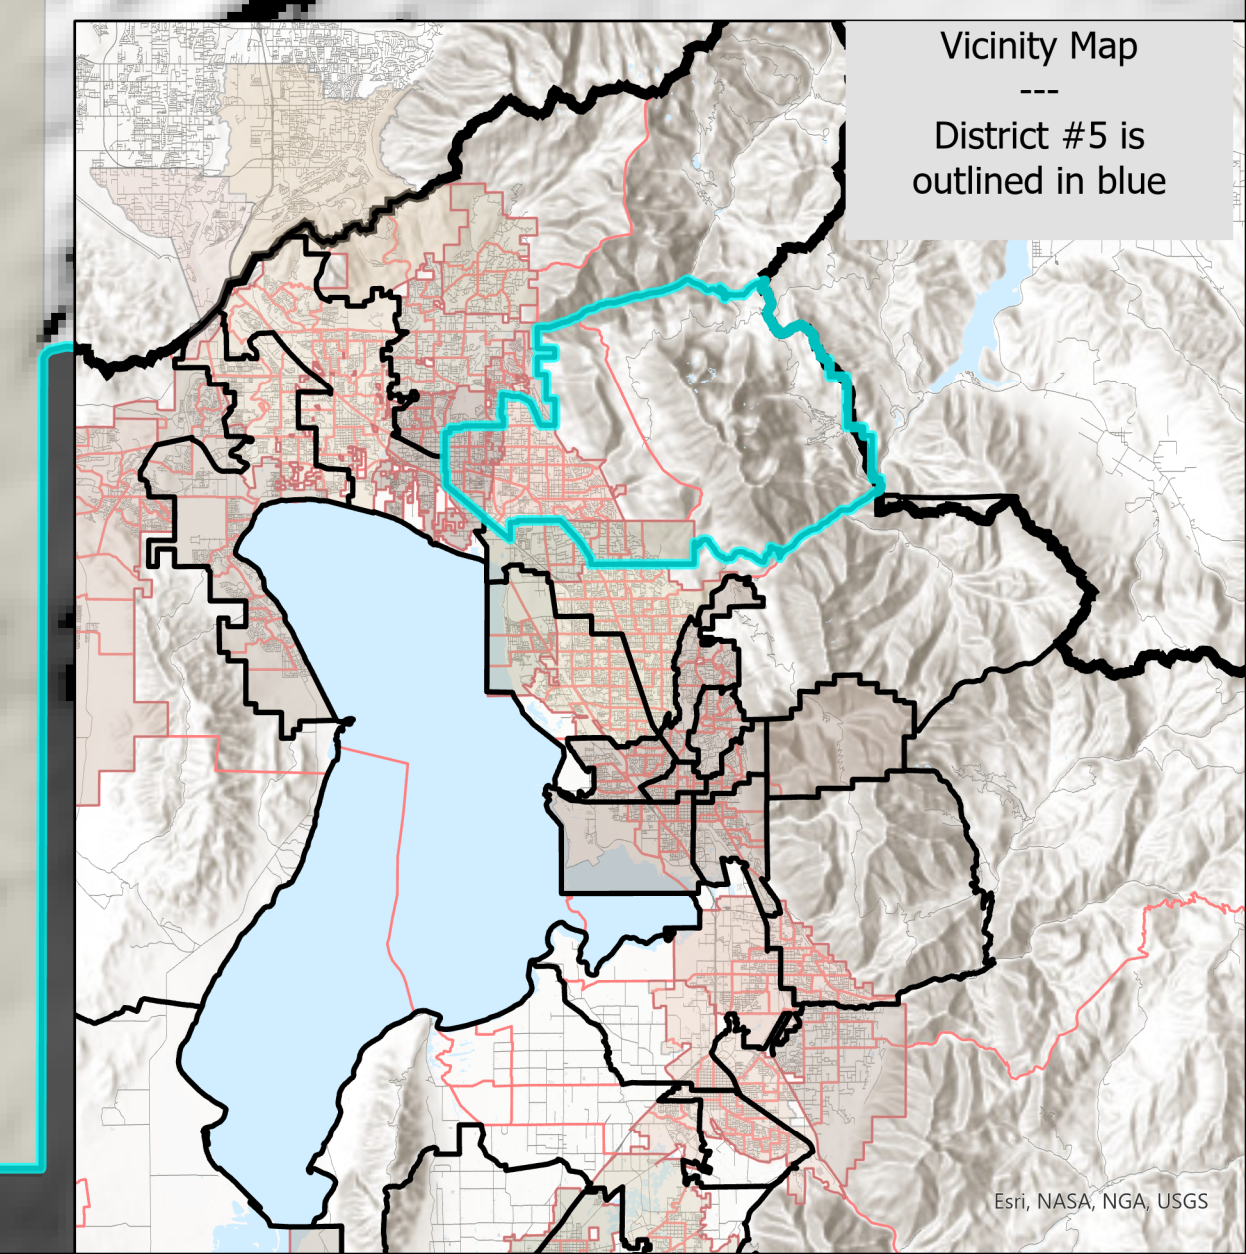

Alpine School District 5

Eastern Portion of District #5

Legend

- County Boundar Line
- Voting Precincts
- Road Centerlines
- Waterbodies

Alpine School Board District 5

Alpine School Board District 6

Map is copyrighted by Utah County, which makes no warranty for its accuracy.

Utah County Elections
100 East Center Street
Provo, UT 84606
(801) 851-8128

Created Feb 2022

Est. NASA, NGA, USGS