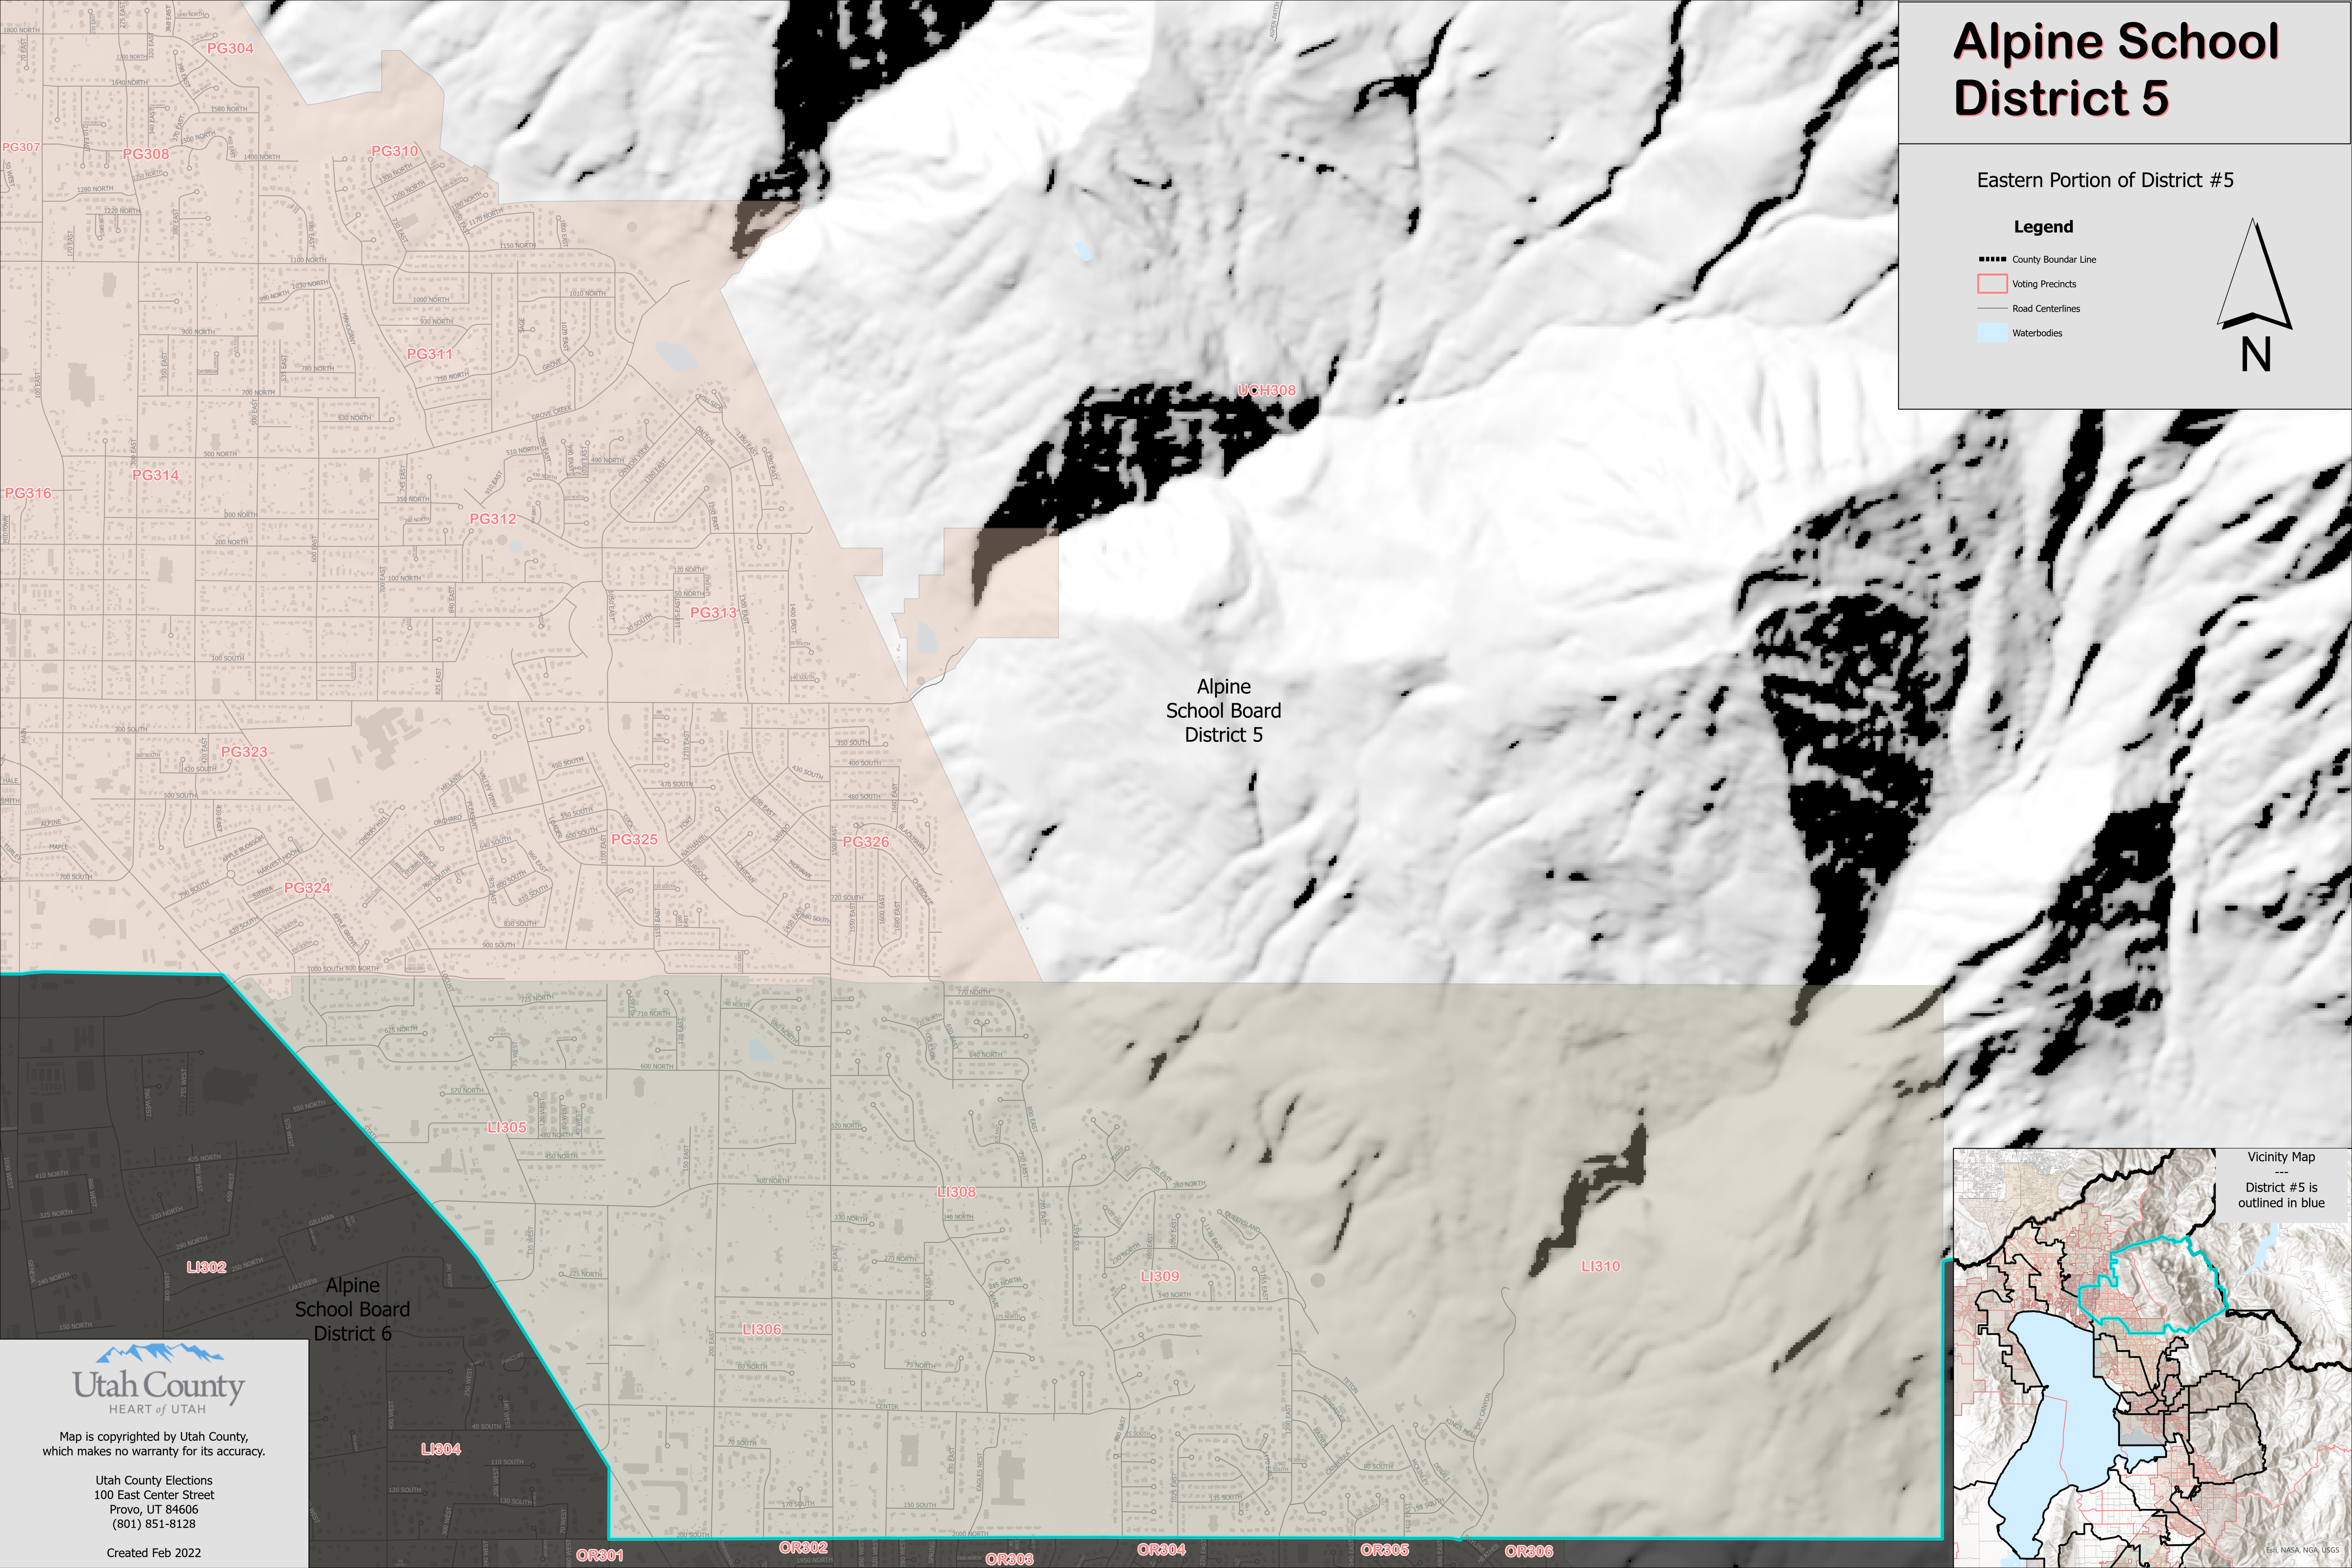

Alpine School District 5

Eastern Portion of District #5

Legend

- County Boundar Line
- Voting Precincts
- Road Centerlines
- Waterbodies

Alpine School Board District 5

Alpine School Board District 6

Map is copyrighted by Utah County, which makes no warranty for its accuracy.

Utah County Elections
100 East Center Street
Provo, UT 84606
(801) 851-8128

Created Feb 2022

Est. NASA, NGA, USGS