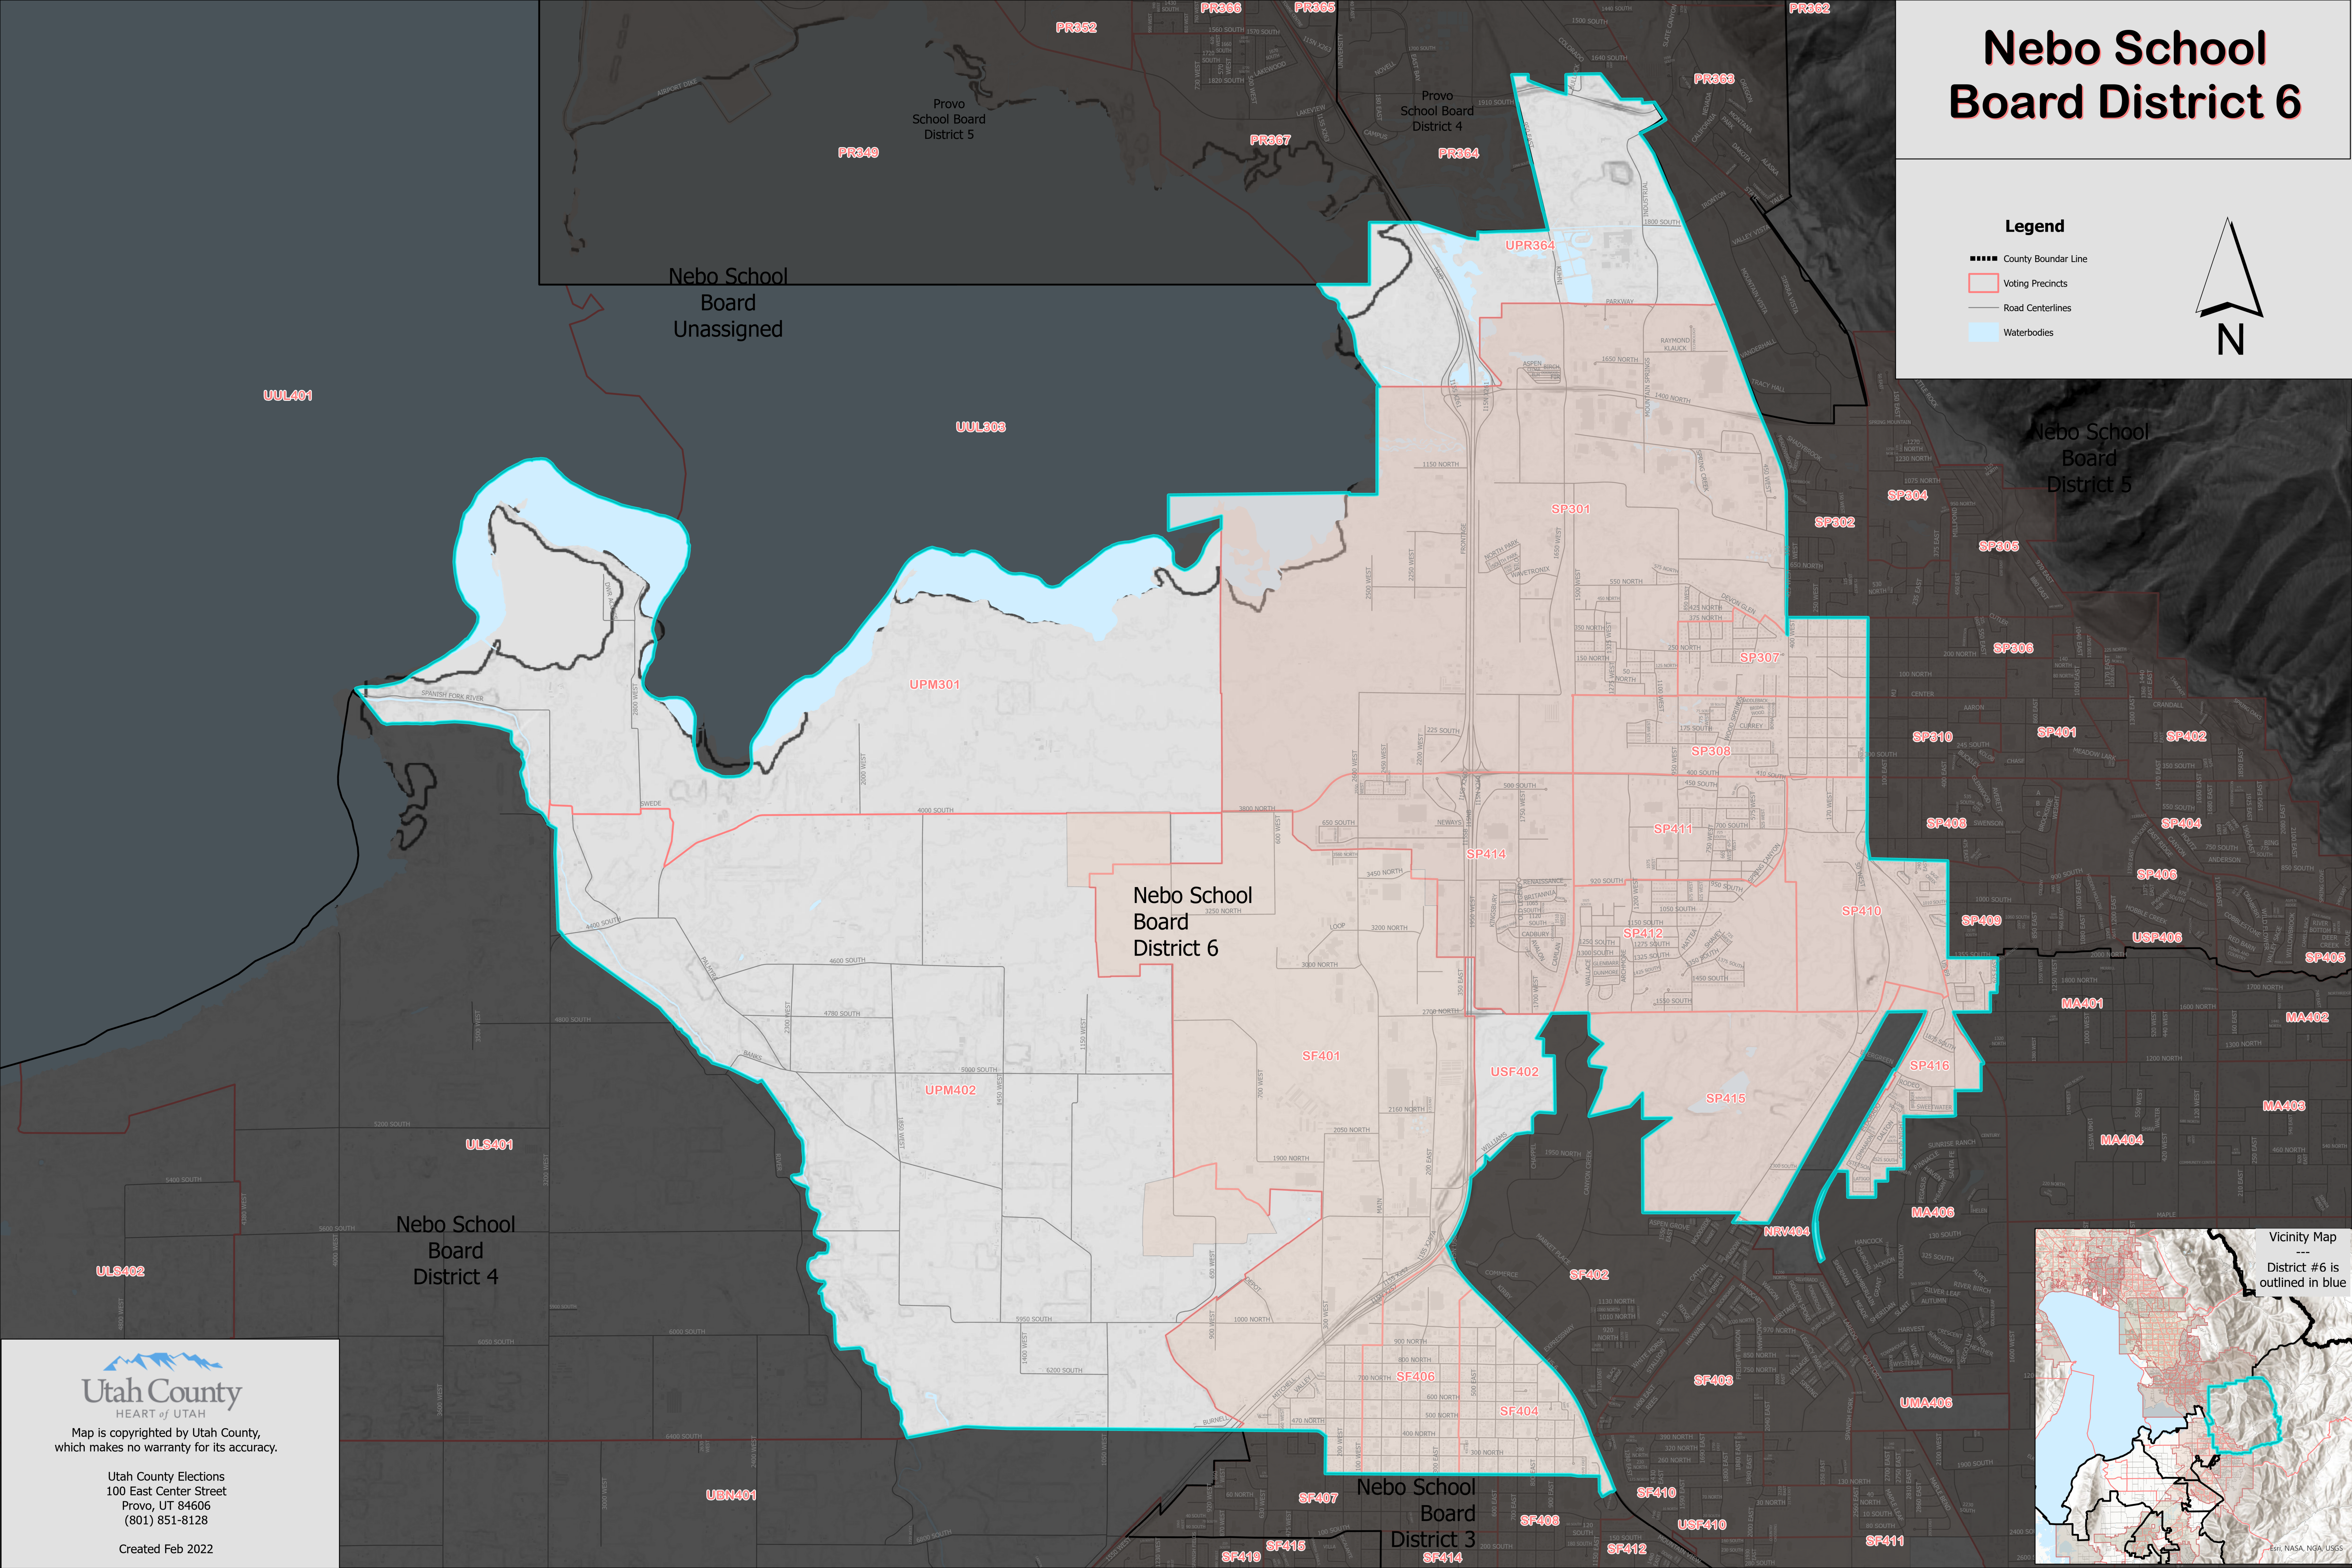

Nebo School Board District 6

Legend

- County Boundar Line
- Voting Precincts
- Road Centerlines
- Waterbodies

Nebo School Board District 5

Nebo School Board District 6

Nebo School Board District 4

Nebo School Board District 3

Vicinity Map
--- District #6 is outlined in blue

Map is copyrighted by Utah County, which makes no warranty for its accuracy.

Utah County Elections
100 East Center Street
Provo, UT 84606
(801) 851-8128

Created Feb 2022

Esri, NASA, NOAA, USGS