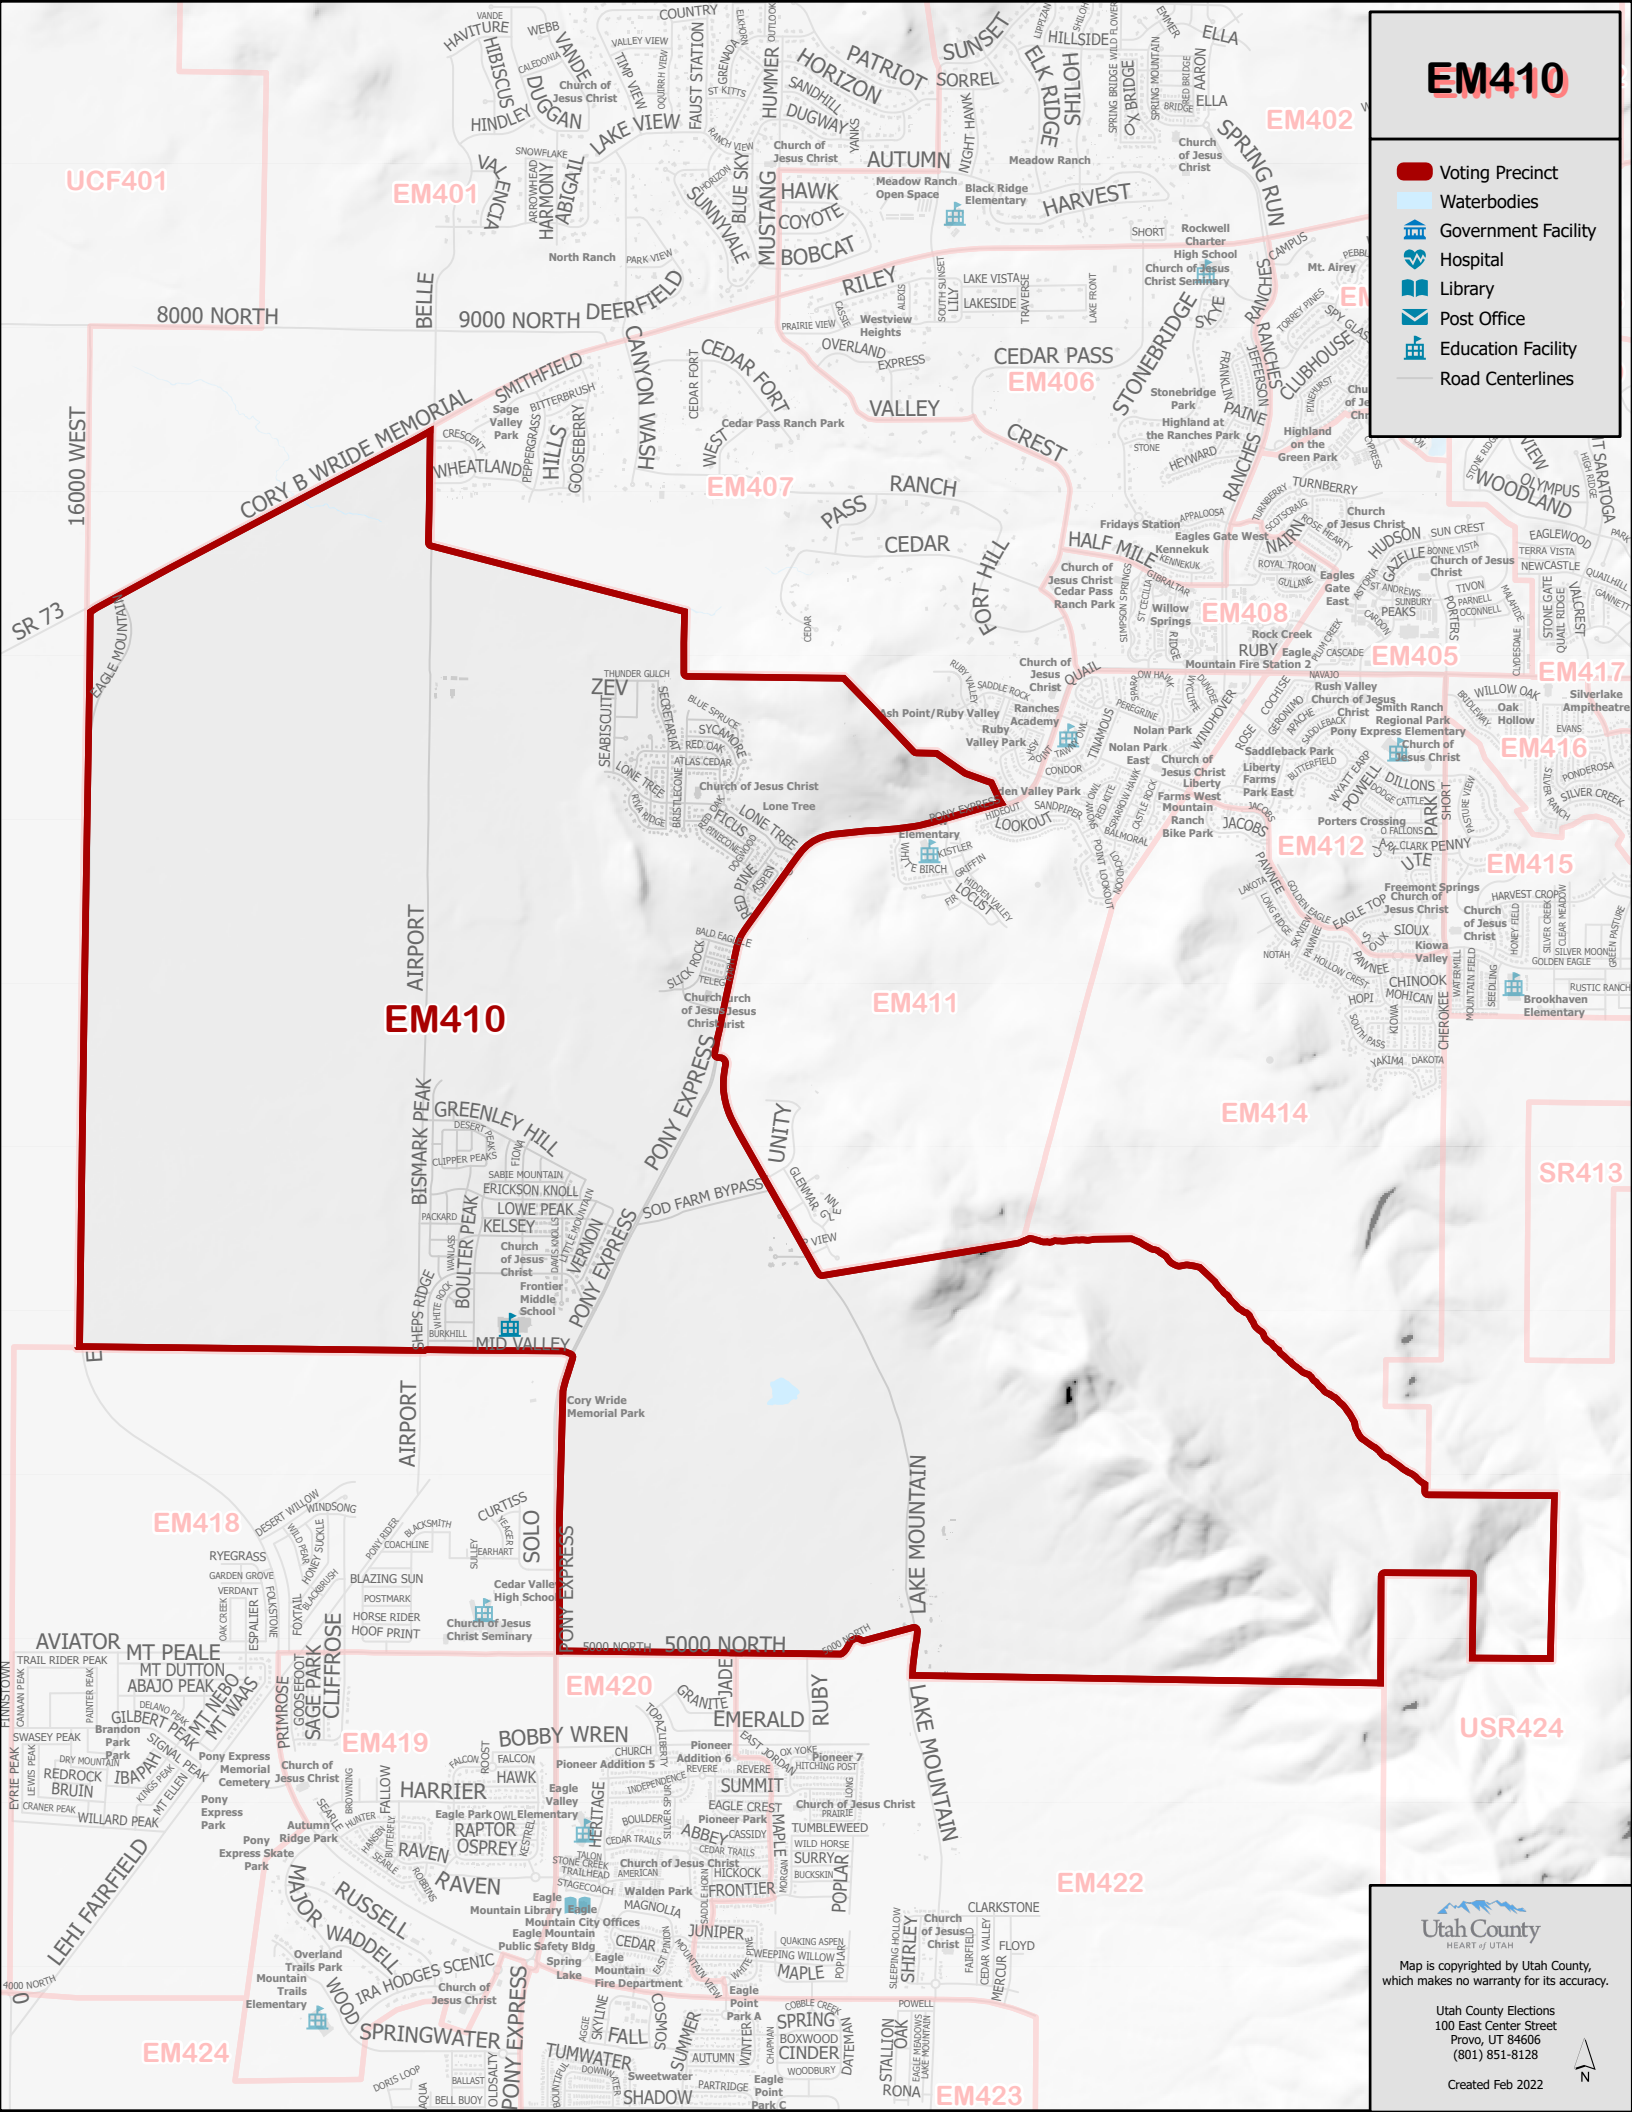

EM410

-  Voting Precinct
-  Waterbodies
-  Government Facility
-  Hospital
-  Library
-  Post Office
-  Education Facility
-  Road Centerlines

Map is copyrighted by Utah County, which makes no warranty as to its accuracy.

Utah County Elections
100 East Center Street
Provo, UT 84606
(801) 851-8128

Created Feb 2022