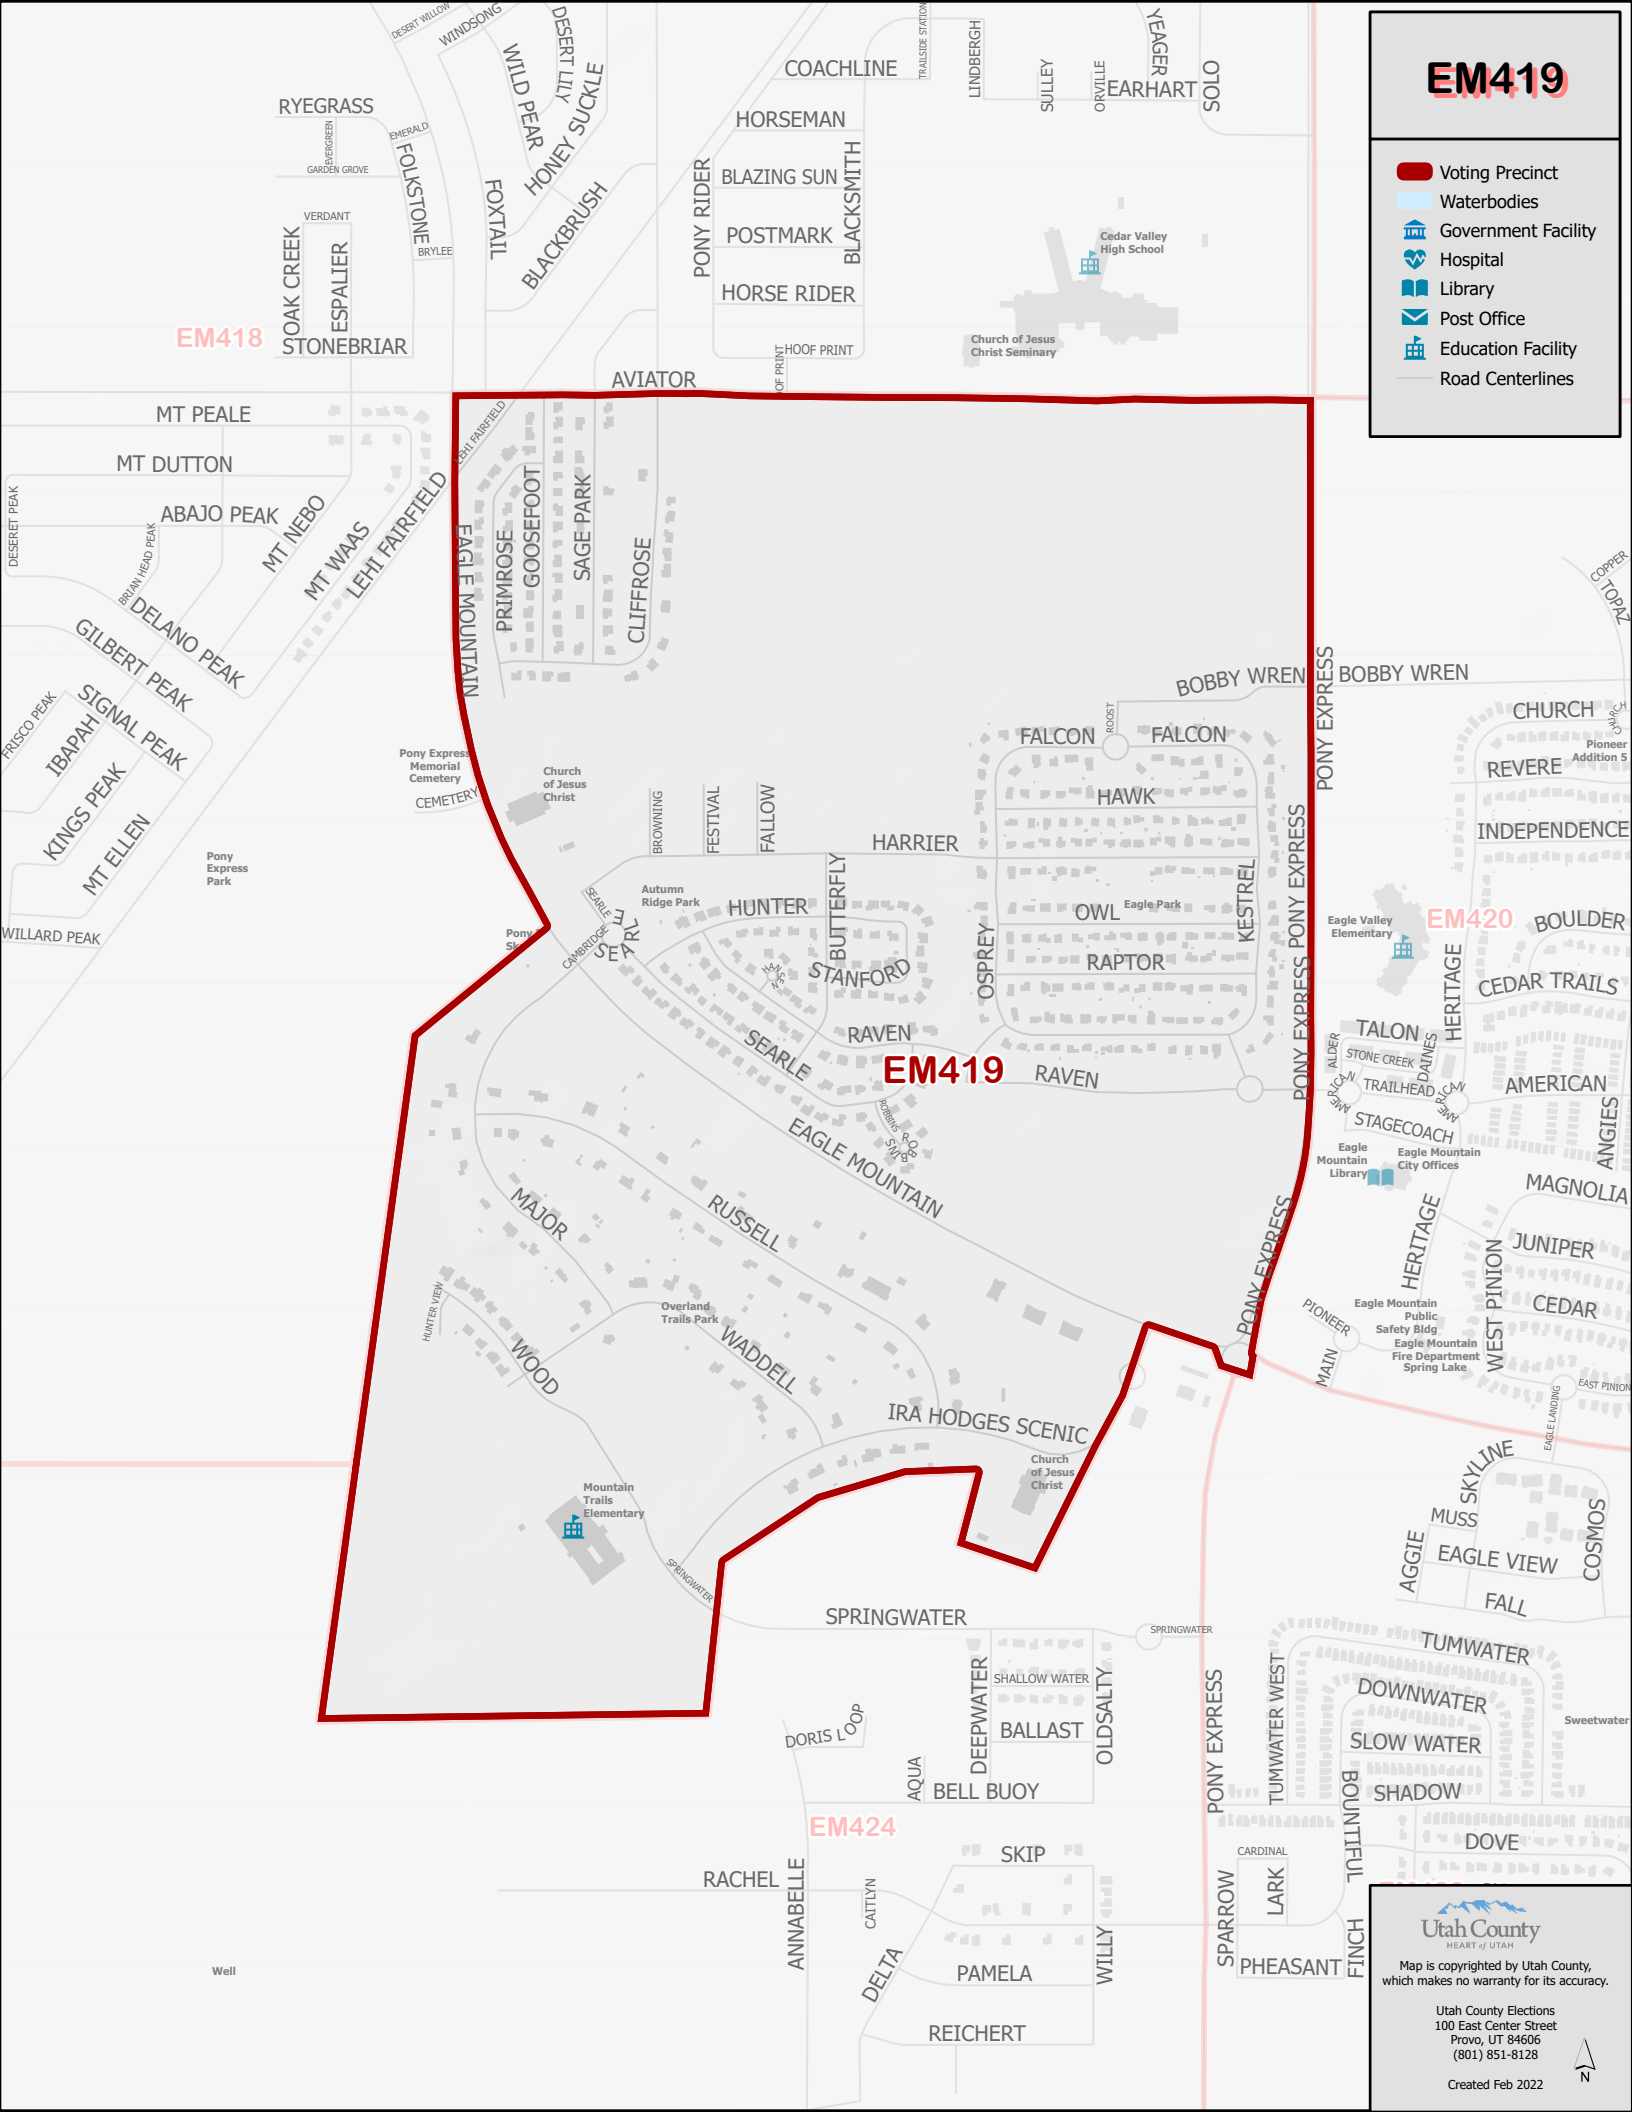

EM419

- Voting Precinct
- Waterbodies
- Government Facility
- Hospital
- Library
- Post Office
- Education Facility
- Road Centerlines

Utah County
HEART of UTAH

Map is copyrighted by Utah County, which makes no warranty for its accuracy.

Utah County Elections
100 East Center Street
Provo, UT 84606
(801) 851-8128

Created Feb 2022