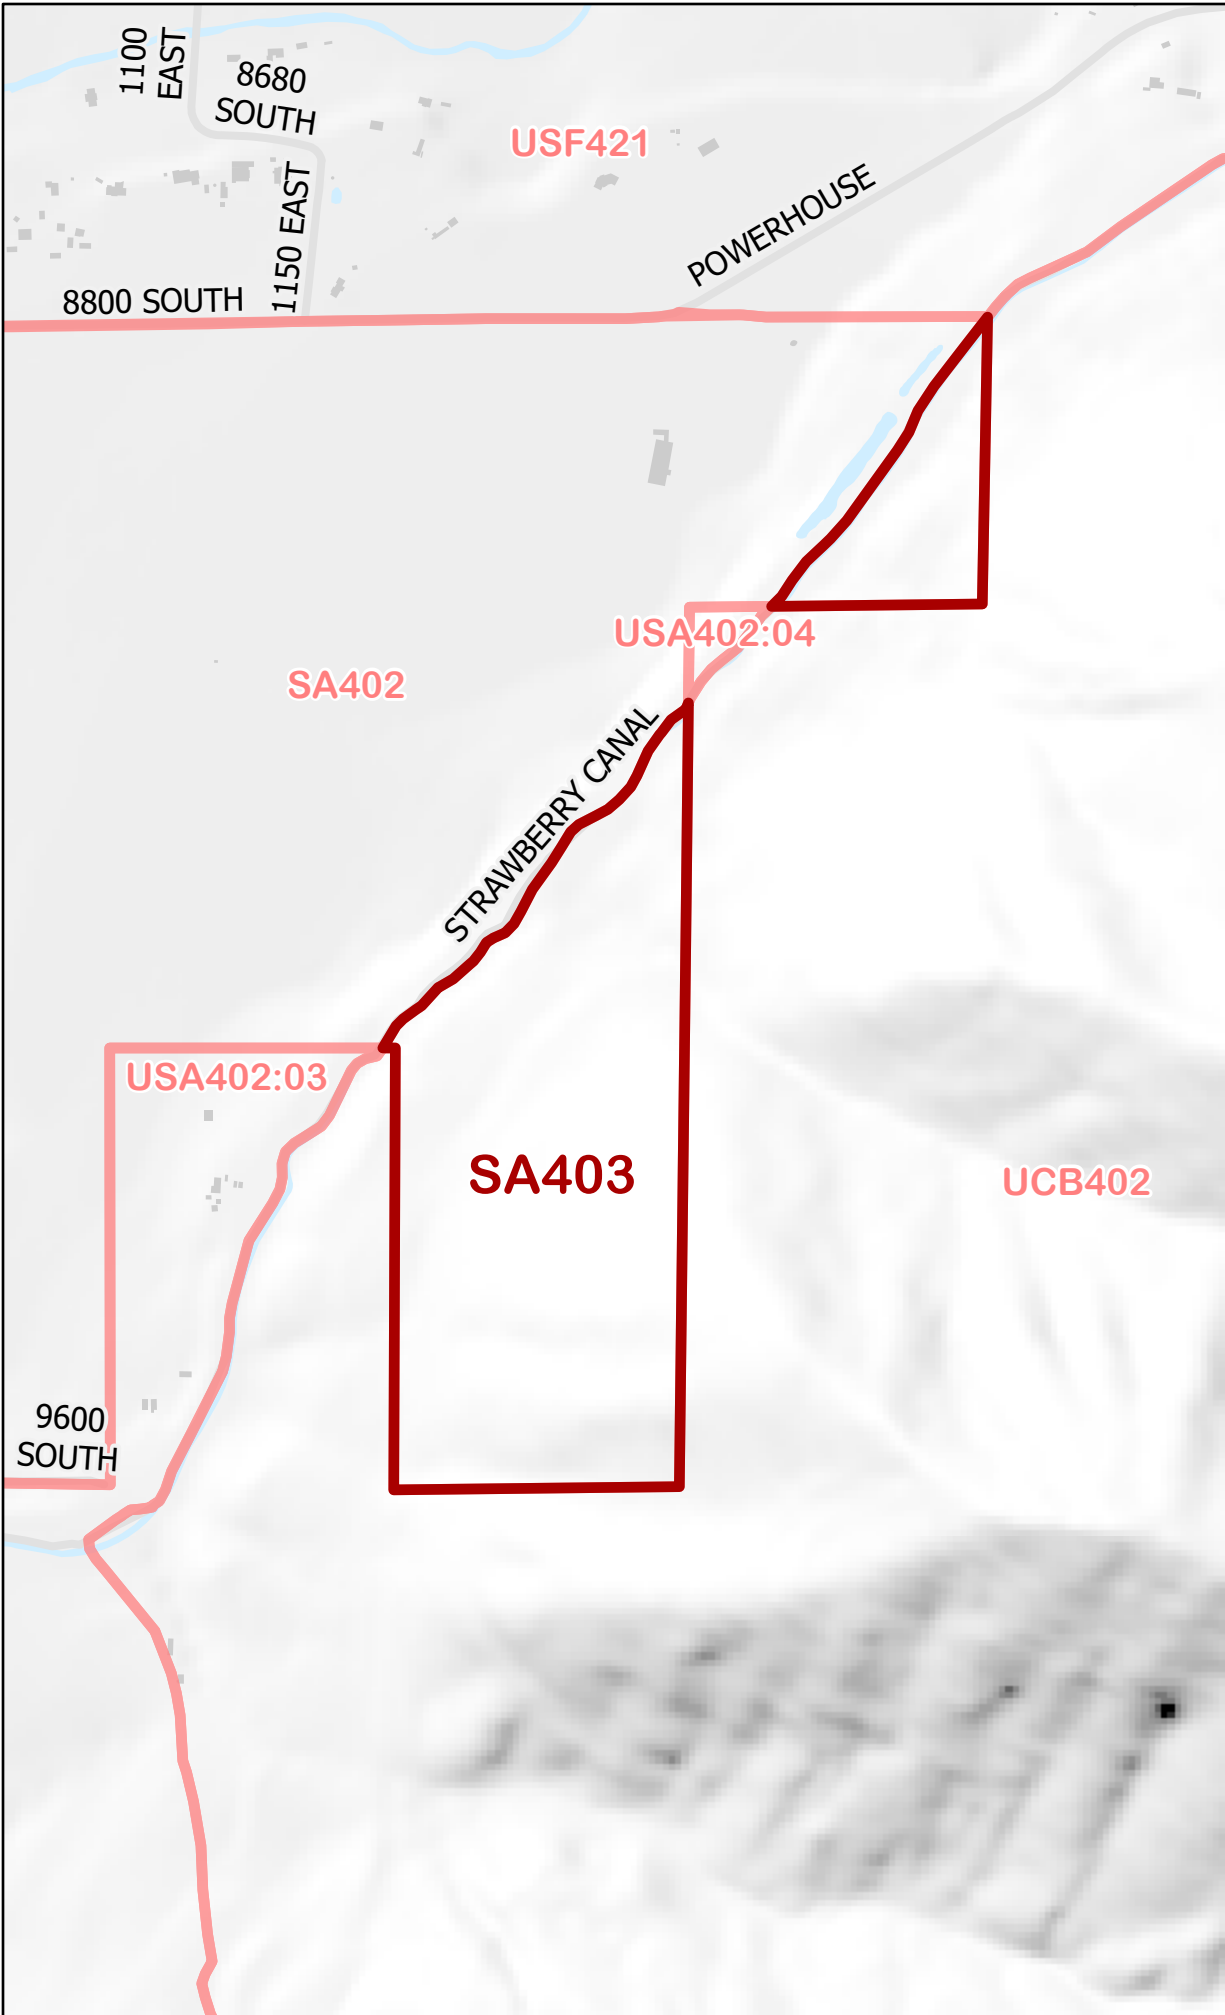

# SA403

-  Voting Precinct
-  Waterbodies
-  Government Facility
-  Hospital
-  Library
-  Post Office
-  Education Facility
-  Road Centerlines

Map is copyrighted by Utah County, which makes no warranty for its accuracy.

Utah County Elections  
100 East Center Street  
Provo, UT 84606  
(801) 851-8128

Updated Sep 2022